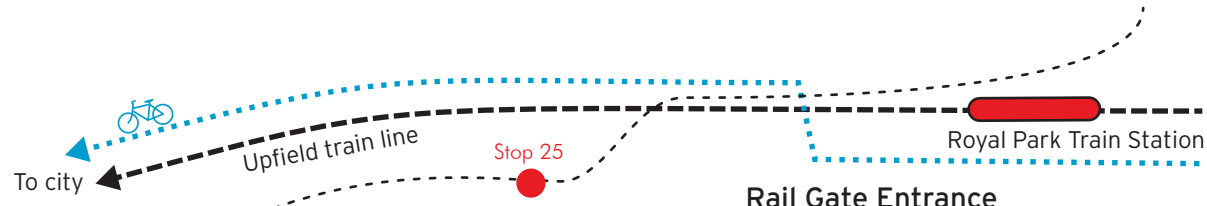

Visitor Map

Key

- Toilet
- Baby Changing
- Accessible Toilet
- Food & Drink
- First Aid
- Information
- Zoo Shop
- Cash Machine
- Water
- Trail of the Elephants
- Gorilla Rainforest
- Australian Bush
- Wild Sea
- Growing Wild
- Reptile House
- Upfield train line
- 55 Tram
- Bike trail

Main Gate Entrance